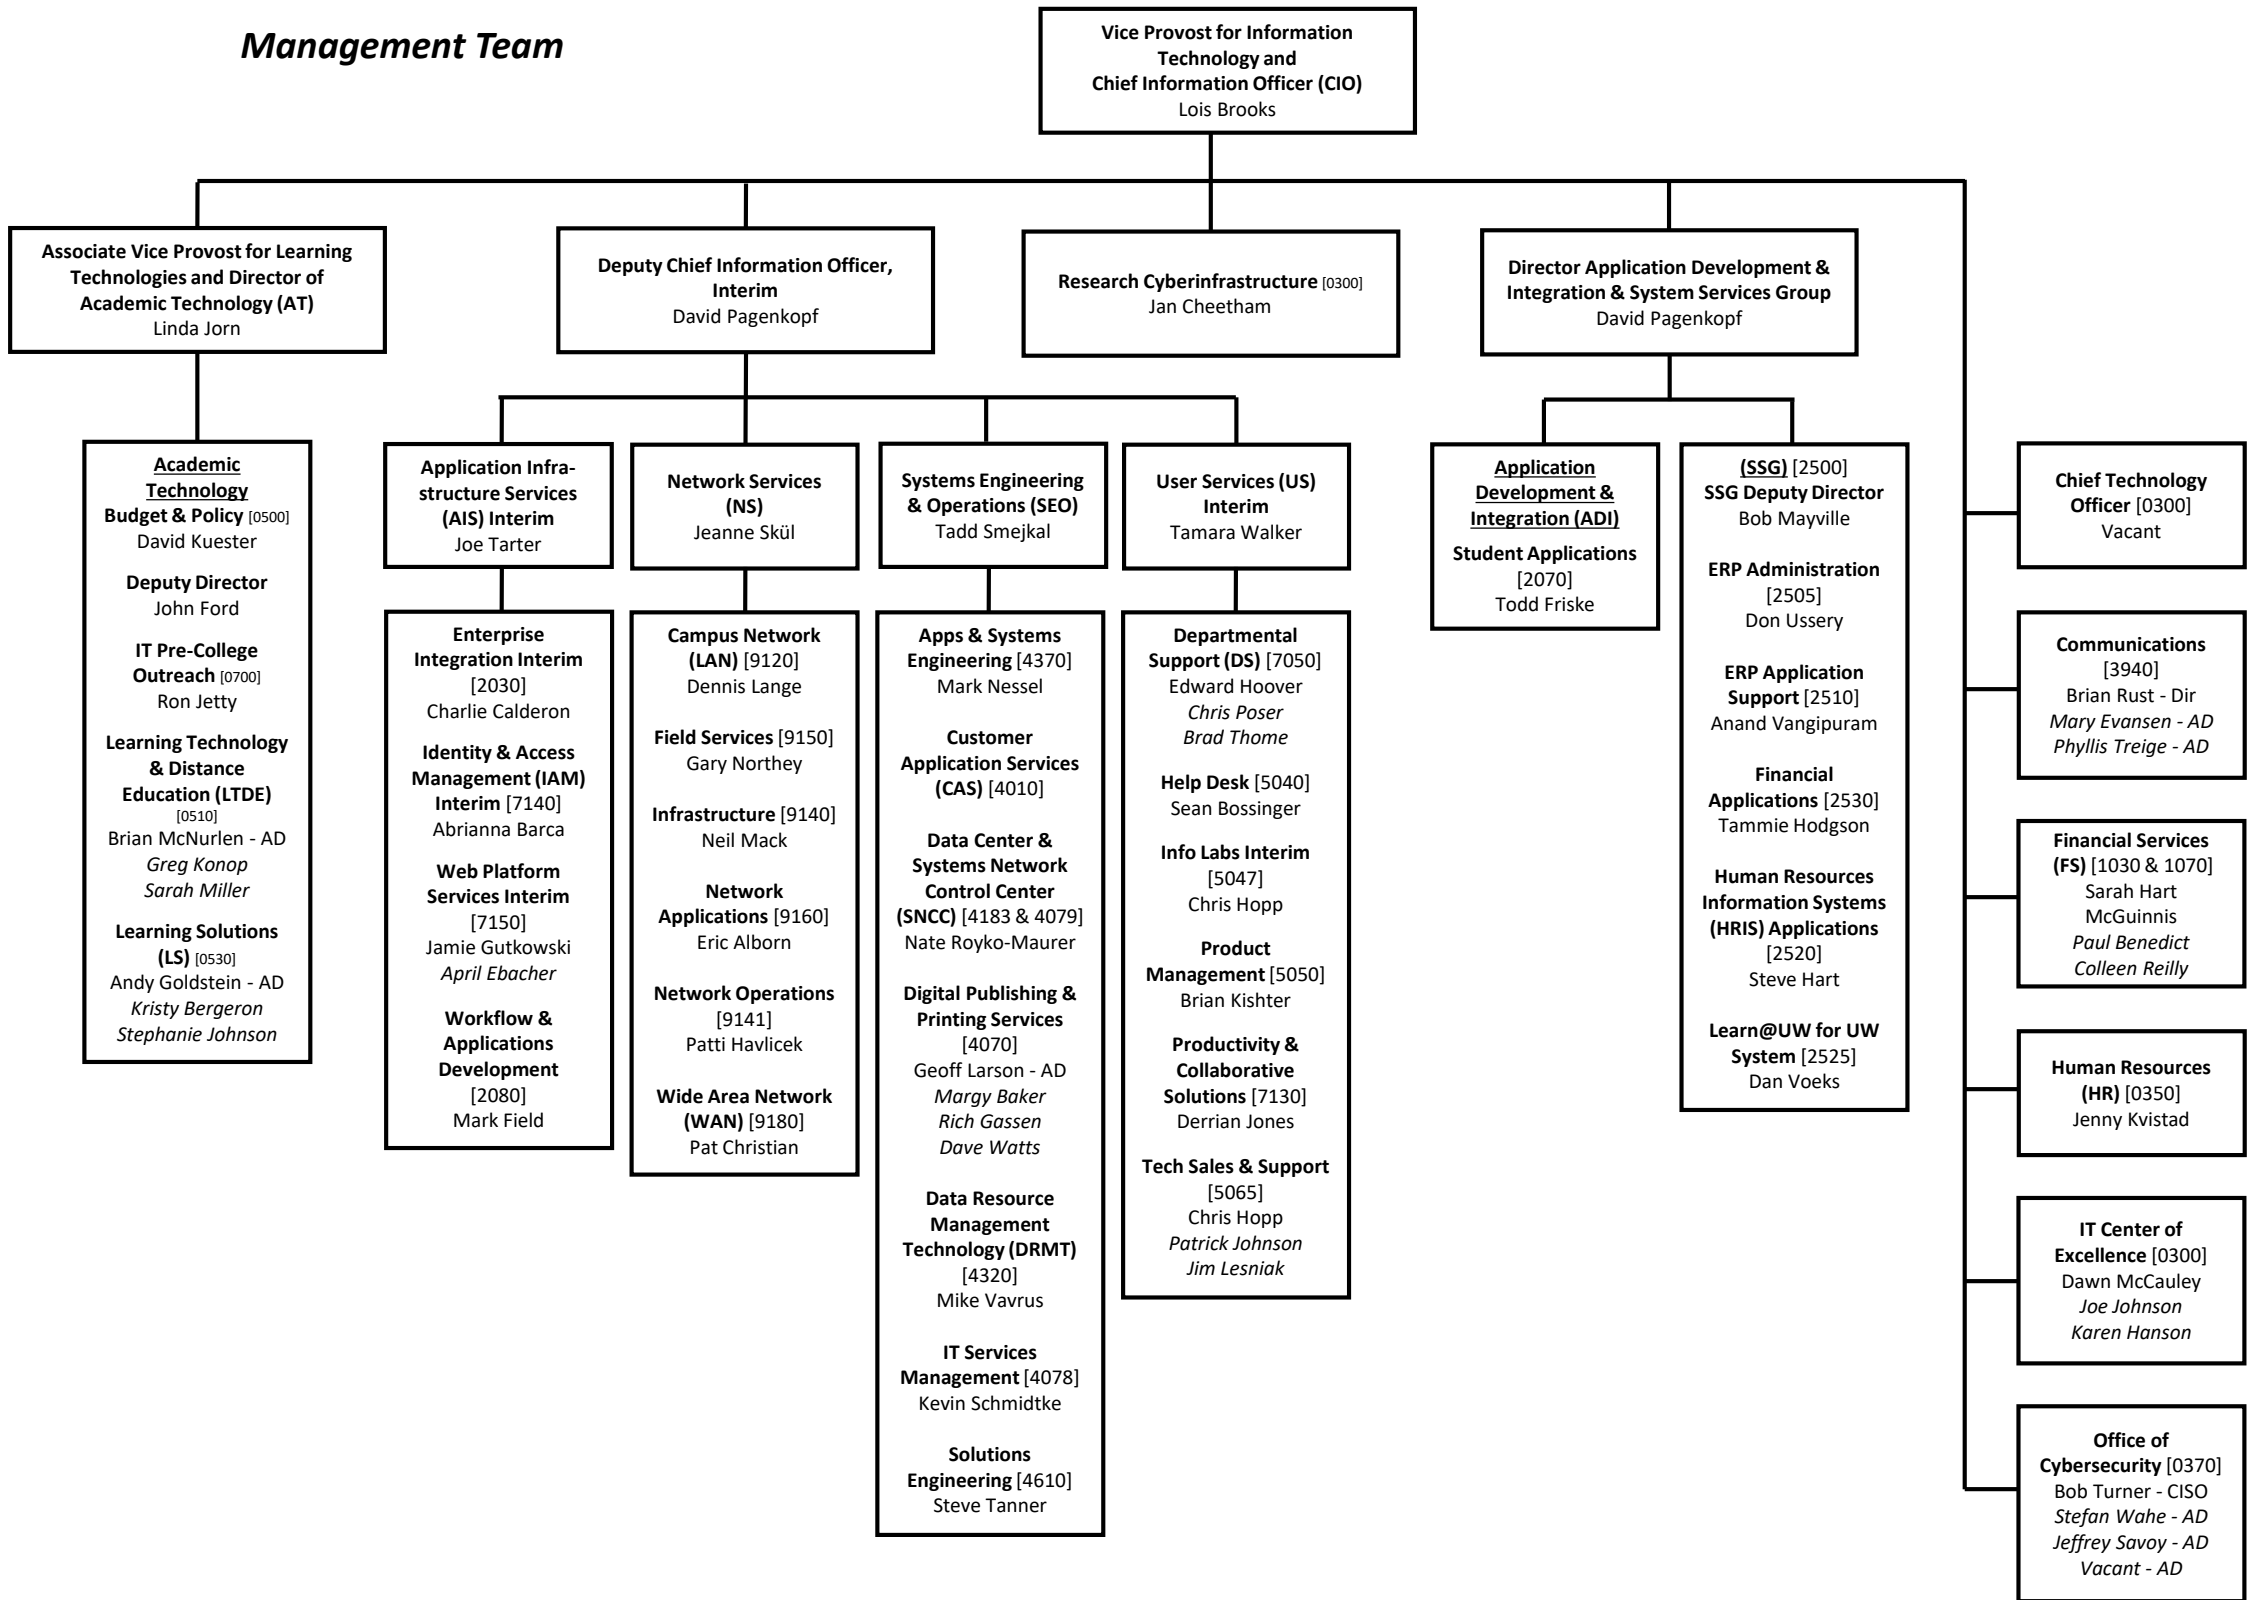

**Organizational Overview**

**Provost & Vice Chancellor for Academic Affairs**  
 Sarah Mangelsdorf

**Vice Chancellor for Finance & Administration**  
 Laurent Heller

**Vice Provost for Information Technology and Chief Information Officer (CIO)**  
 Lois Brooks

**CIO Executive Assistant**  
 Becky Morgan

**University Mission**

**Strategic Operations**

**Core Operations**

**Management Team**

**Academic Technology [0500]**

ITA: Information Technology Academy  
 LETS: Learner Experience Training & Support  
 LTDE: Learning Technology & Distance Education  
 MUMAA: My UW-Madison Academic Applications  
 SLTC: Strategic Learning Technology Consultation  
 STS: Software Training for Students  
 TRAD: Teaching & Research Application Development

**Systems Engineering and Operations [4000]**  
**1 of 2**

Apps & Sys: Applications & Systems  
 DRMT: Data Resource Management Technology  
 SNCC: System & Network Control Center

**Systems Engineering and Operations [4000]**  
**2 of 2**