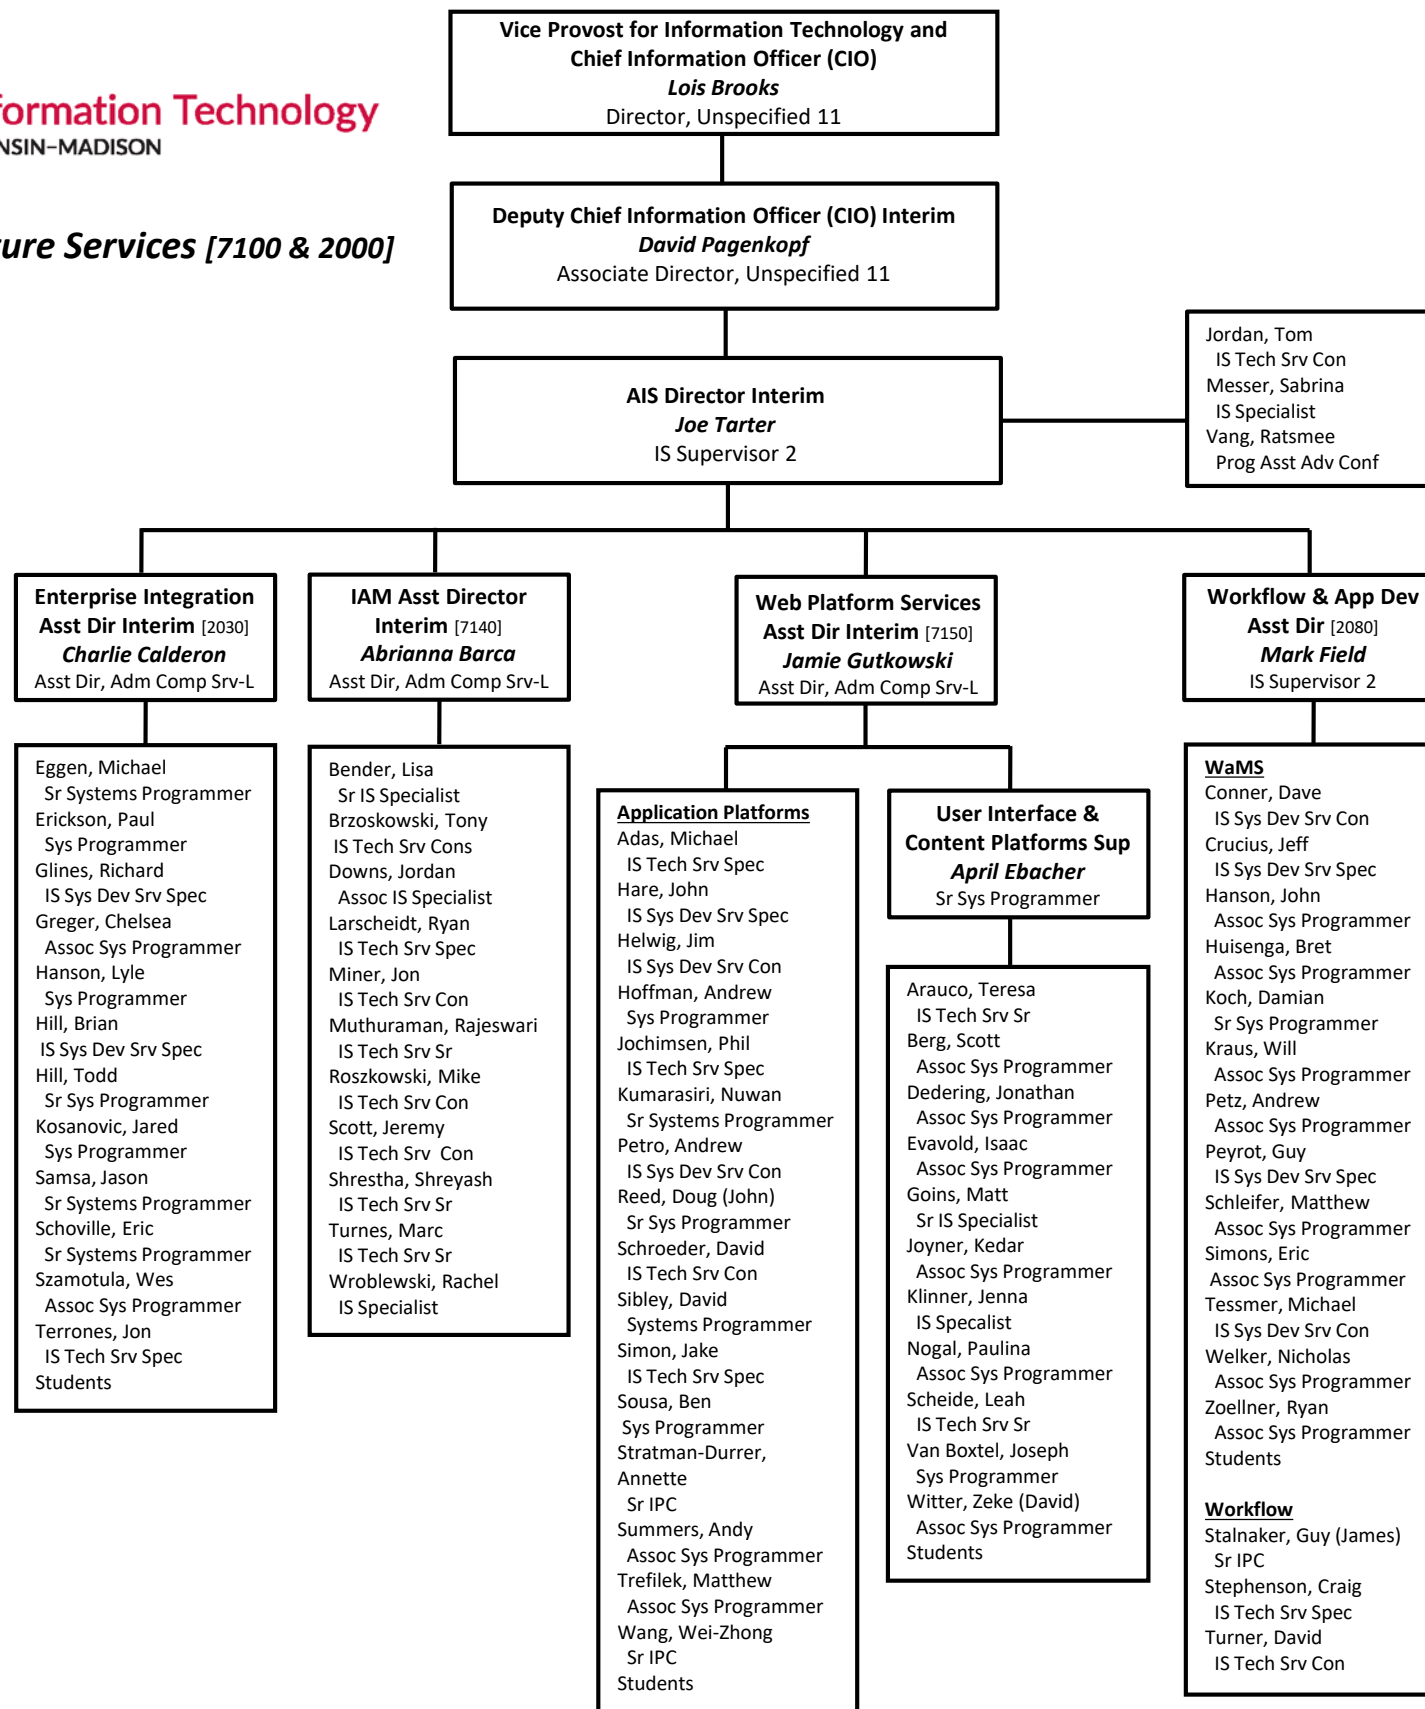

Application Infrastructure Services [7100 & 2000]