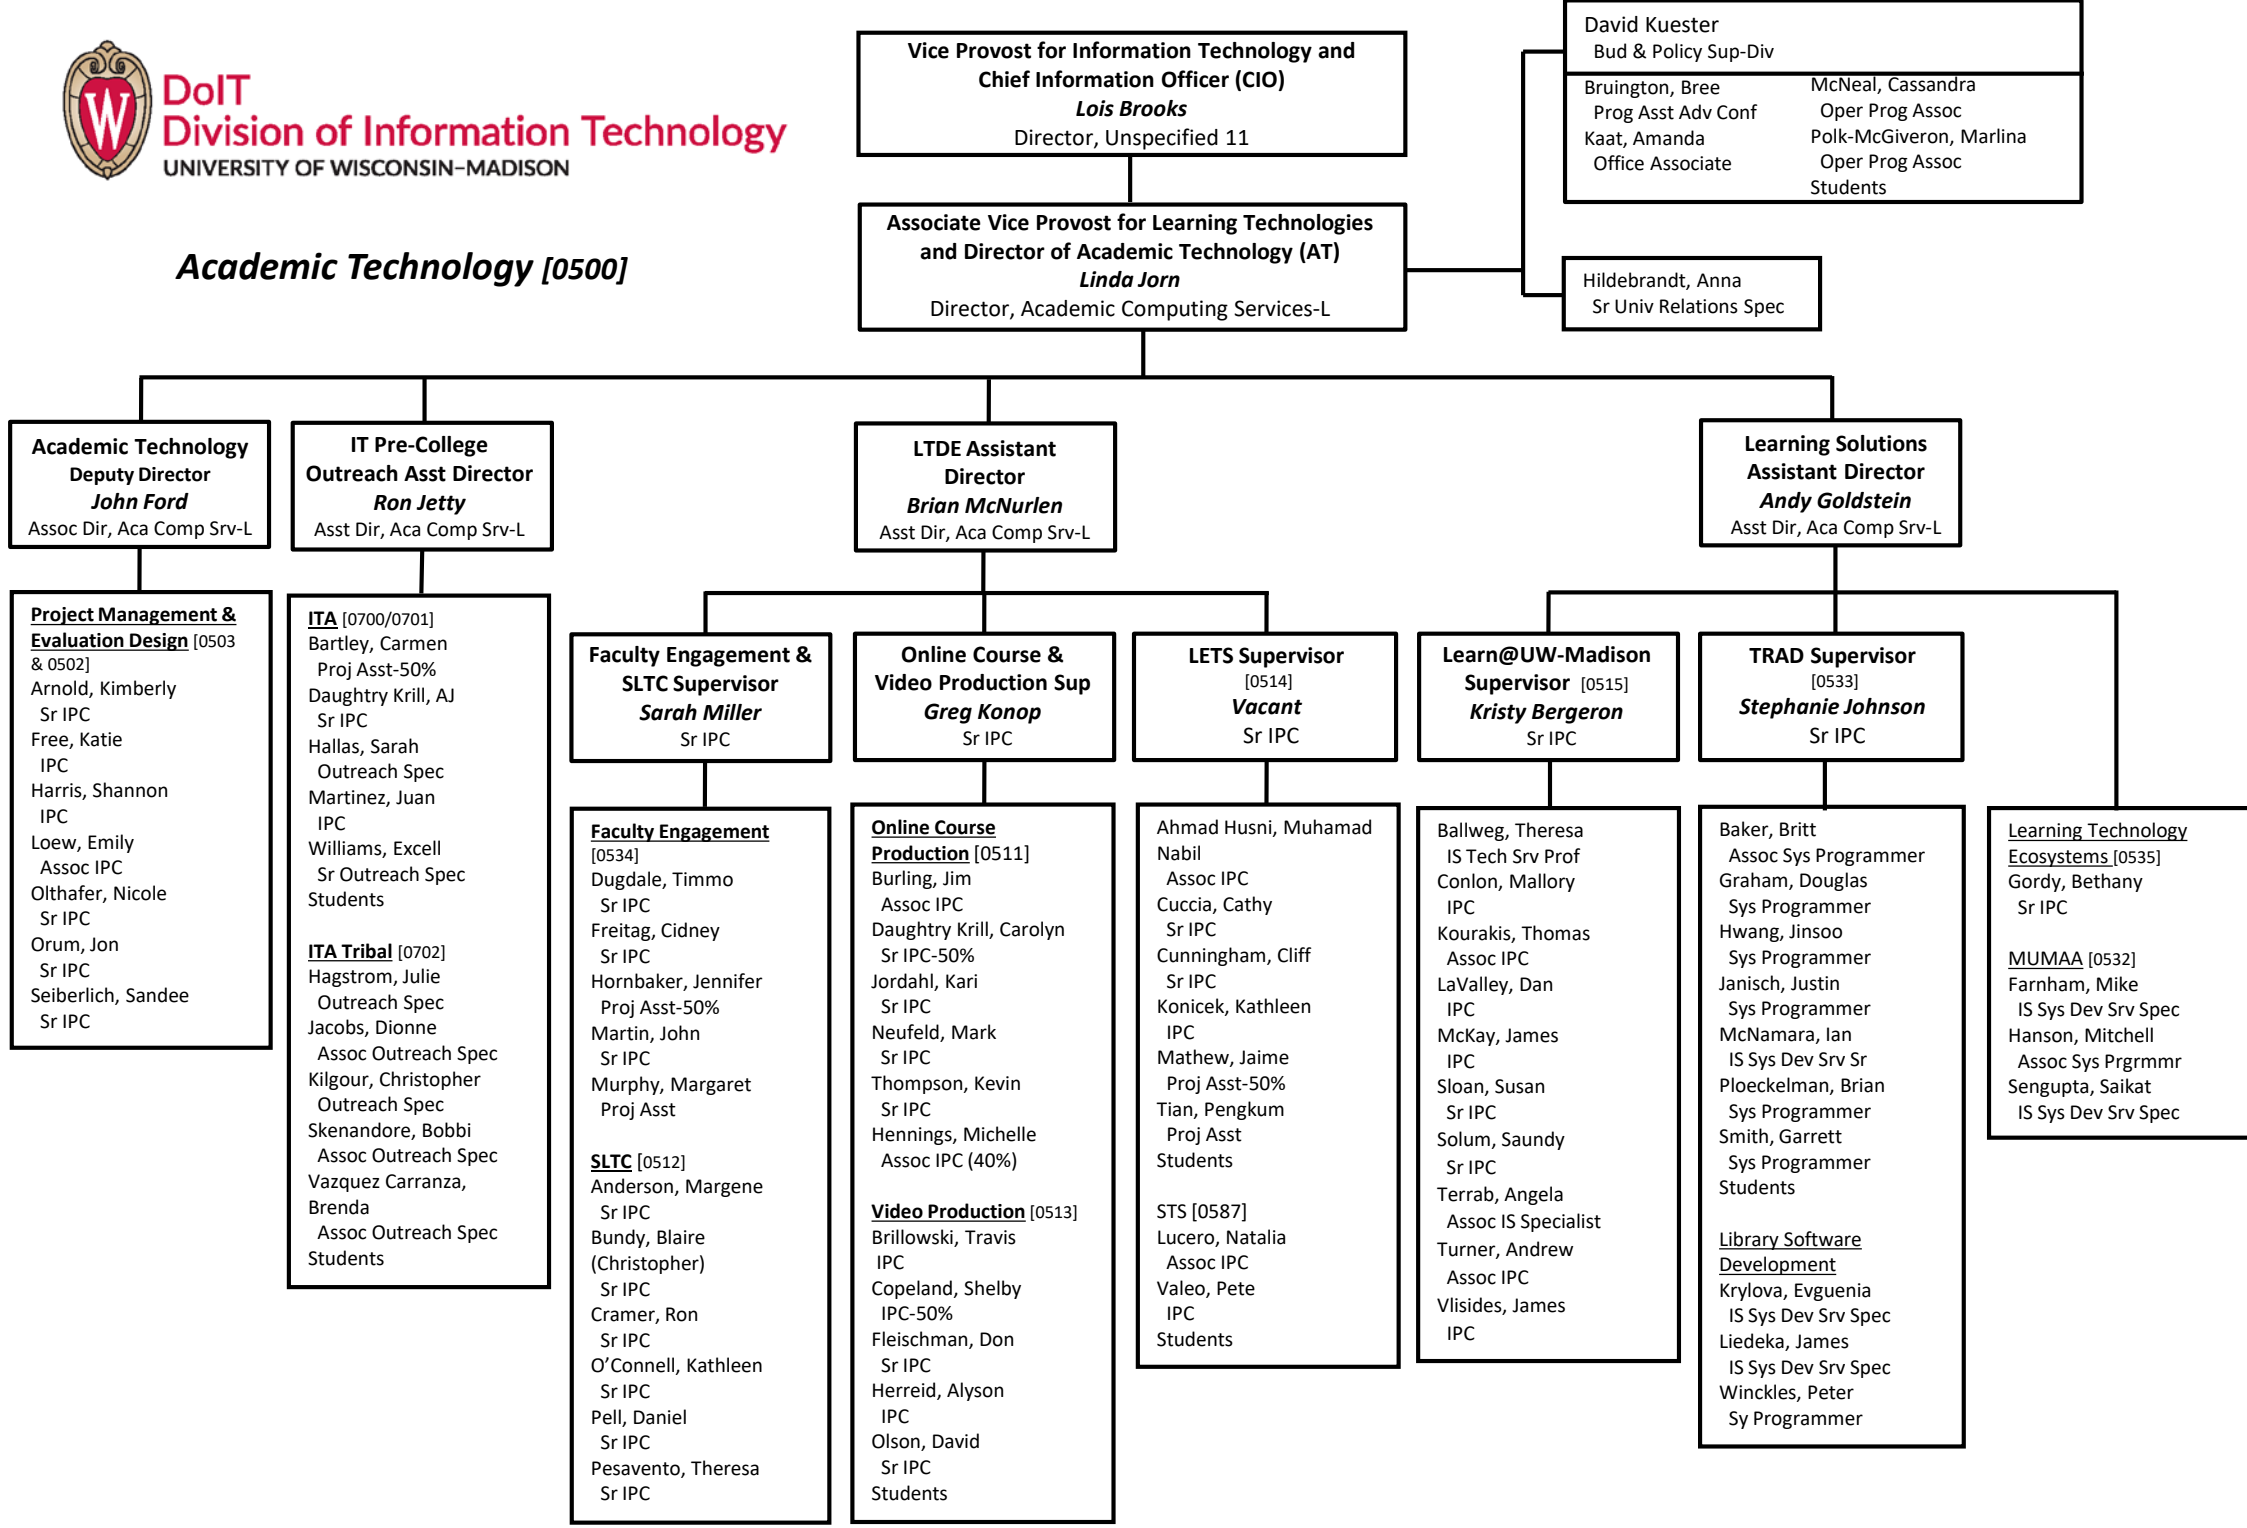

**Organizational Overview**

**Provost & Vice Chancellor for Academic Affairs**  
 Sarah Mangelsdorf

**Vice Chancellor for Finance & Administration**  
 Laurent Heller

**Vice Provost for Information Technology and Chief Information Officer (CIO)**  
 Lois Brooks

**CIO Executive Assistant**  
 Becky Morgan

**University Mission**

**Strategic Operations**

**Core Operations**

**Management Team**

**Academic Technology [0500]**

ITA: Information Technology Academy  
 LETS: Learner Experience Training & Support  
 LTDE: Learning Technology & Distance Education  
 MUMAA: My UW-Madison Academic Applications  
 SLTC: Strategic Learning Technology Consultation  
 STS: Software Training for Students  
 TRAD: Teaching & Research Application Development

***Application Development & Integration [2000]***

**Application Infrastructure Services [7100 & 2000]**

**Provost & Vice Chancellor for Academic Affairs**  
Sarah Mangelsdorf  
Vice Chancellor

**Vice Chancellor for Finance & Administration**  
Laurent Heller  
Vice Chancellor

**Systems Engineering and Operations [4000]**  
**1 of 2**

Apps & Sys: Applications & Systems  
 DRMT: Data Resource Management Technology  
 SNCC: System & Network Control Center

**Systems Engineering and Operations [4000]**  
**2 of 2**