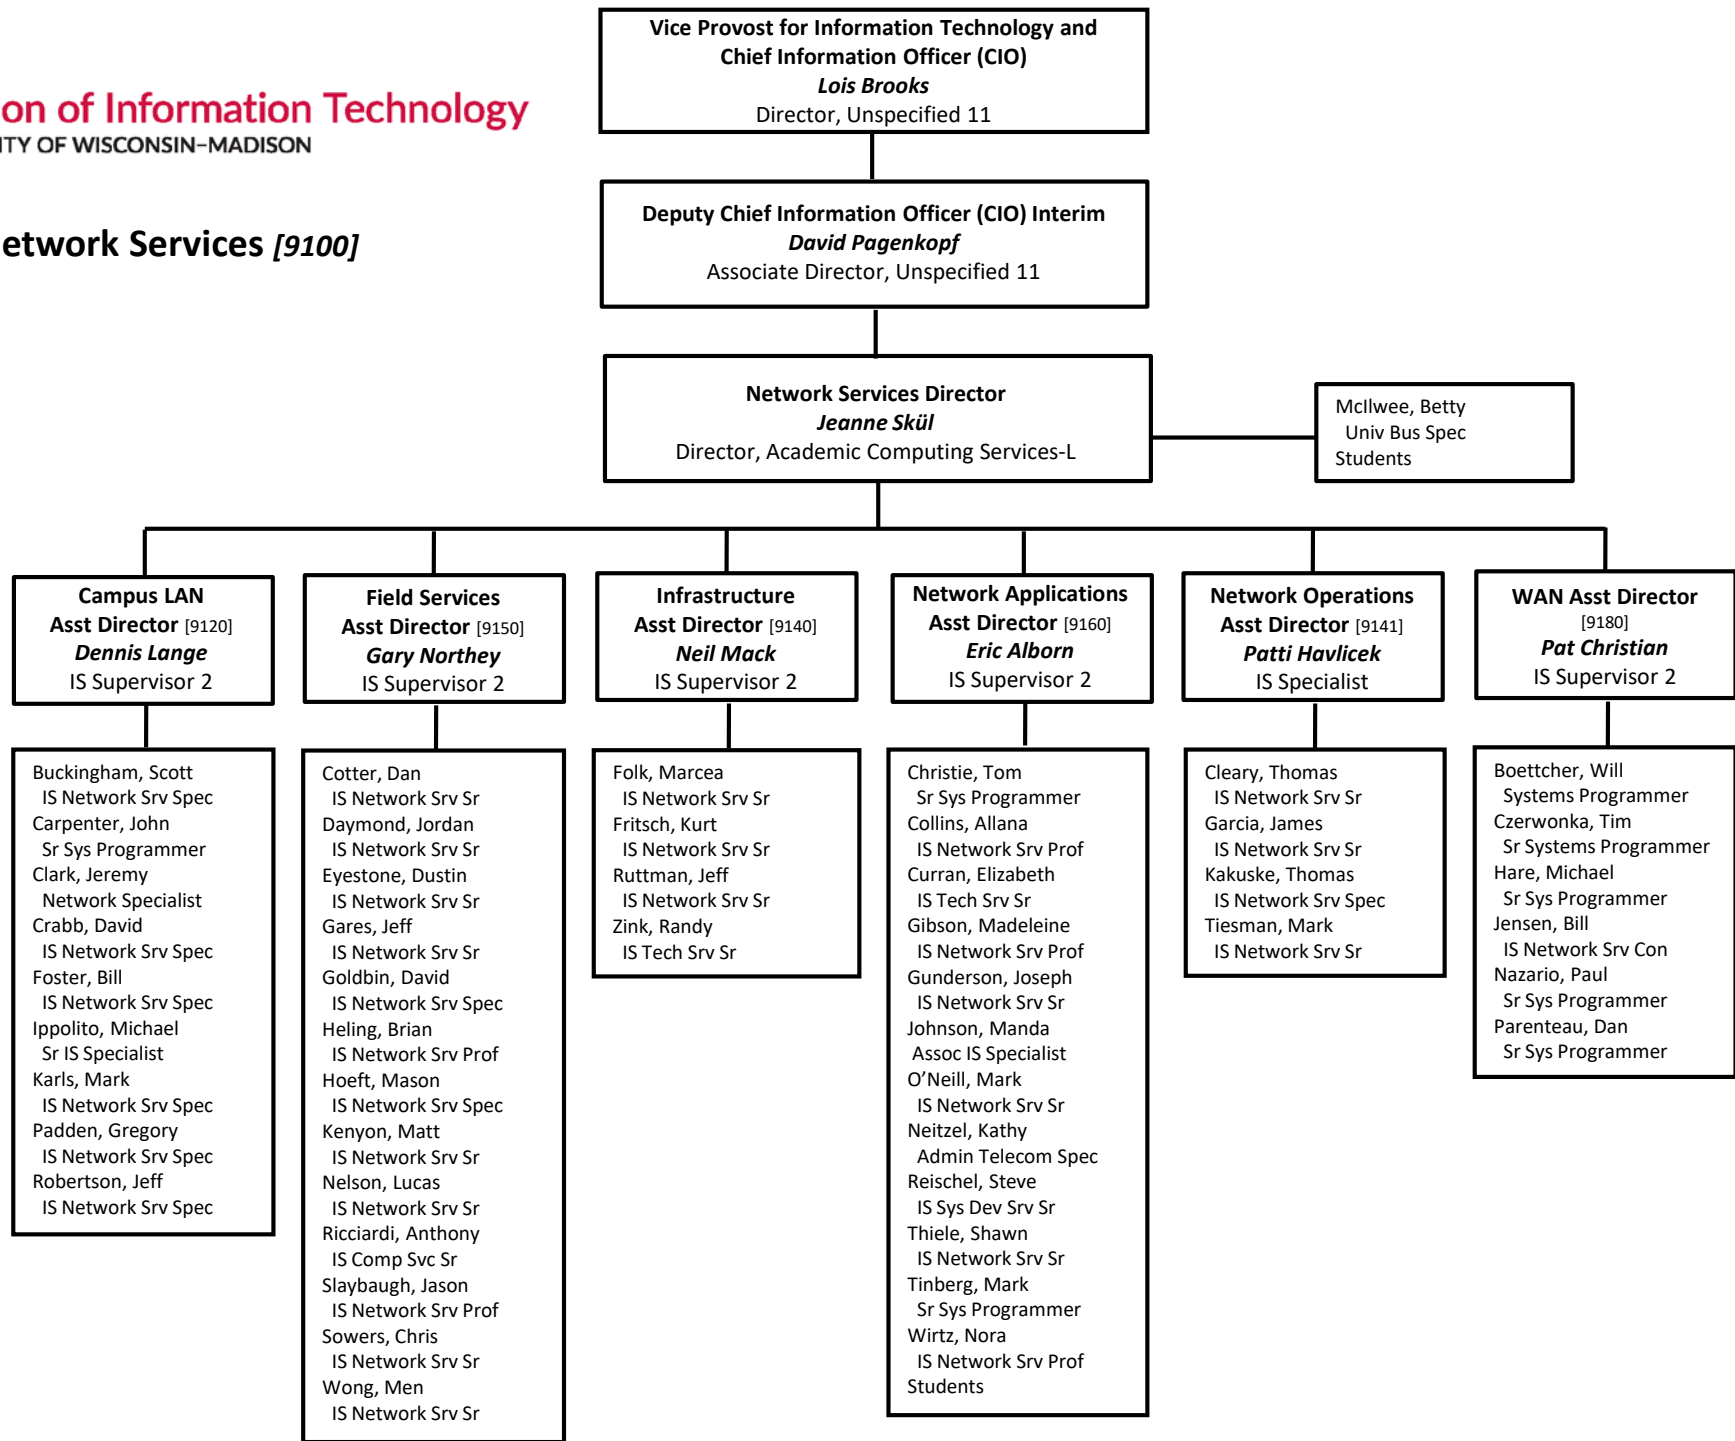

CIO: Chief Information Officer  
PMO: Project Management Office

**Communications [3940]**

**Financial Services [1000] &  
 Human Resources [0350]**

**Network Services [9100]**

**Office of CyberSecurity [0370]**

**Systems Engineering and Operations [4000]**  
**1 of 2**

Apps & Sys: Applications & Systems  
 DRMT: Data Resource Management Technology  
 SNCC: System & Network Control Center

**Systems Engineering and Operations [4000]**  
**2 of 2**