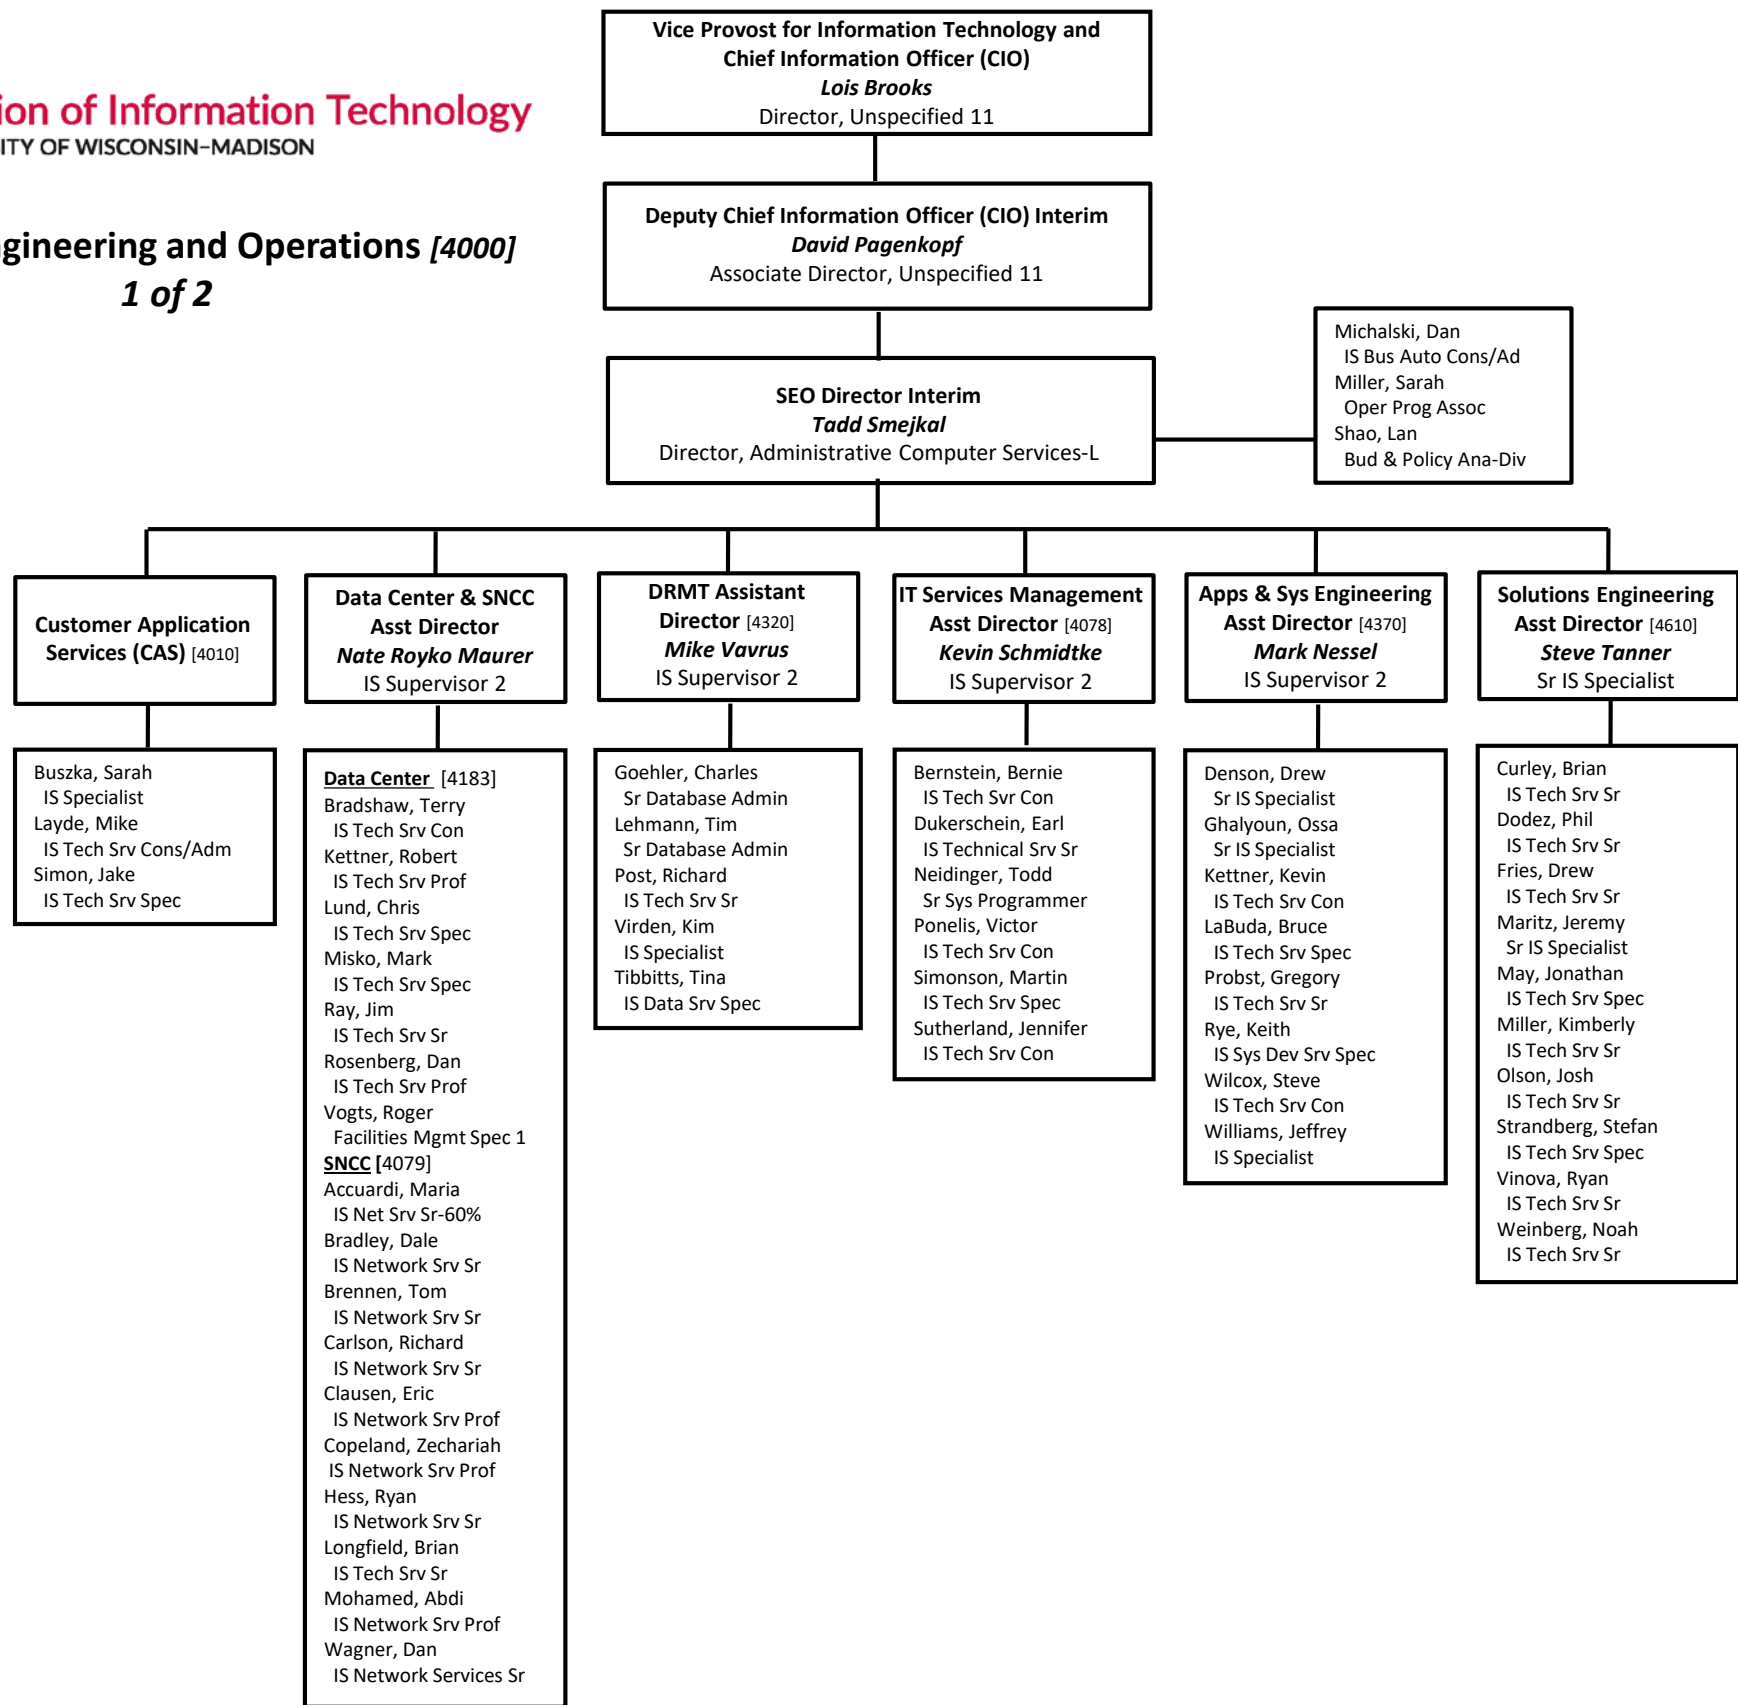

**Organizational Overview**

**Provost & Vice Chancellor for Academic Affairs**  
 Sarah Mangelsdorf

**Vice Chancellor for Finance & Administration**  
 Laurent Heller

**Vice Provost for Information Technology and Chief Information Officer (CIO)**  
 Lois Brooks

***Application Development & Integration [2000]***

**Application Infrastructure Services [7100 & 2000]**

**Provost & Vice Chancellor for Academic Affairs**  
Sarah Mangelsdorf  
Vice Chancellor

**Vice Chancellor for Finance & Administration**  
Laurent Heller  
Vice Chancellor

CIO: Chief Information Officer  
PMO: Project Management Office

**Communications [3940]**

**Financial Services [1000] &  
 Human Resources [0350]**

**Network Services [9100]**

**Office of CyberSecurity [0370]**

**Systems Engineering and Operations [4000]**  
**1 of 2**

Apps & Sys: Applications & Systems  
 DRMT: Data Resource Management Technology  
 SNCC: System & Network Control Center

**Systems Engineering and Operations [4000]**  
**2 of 2**