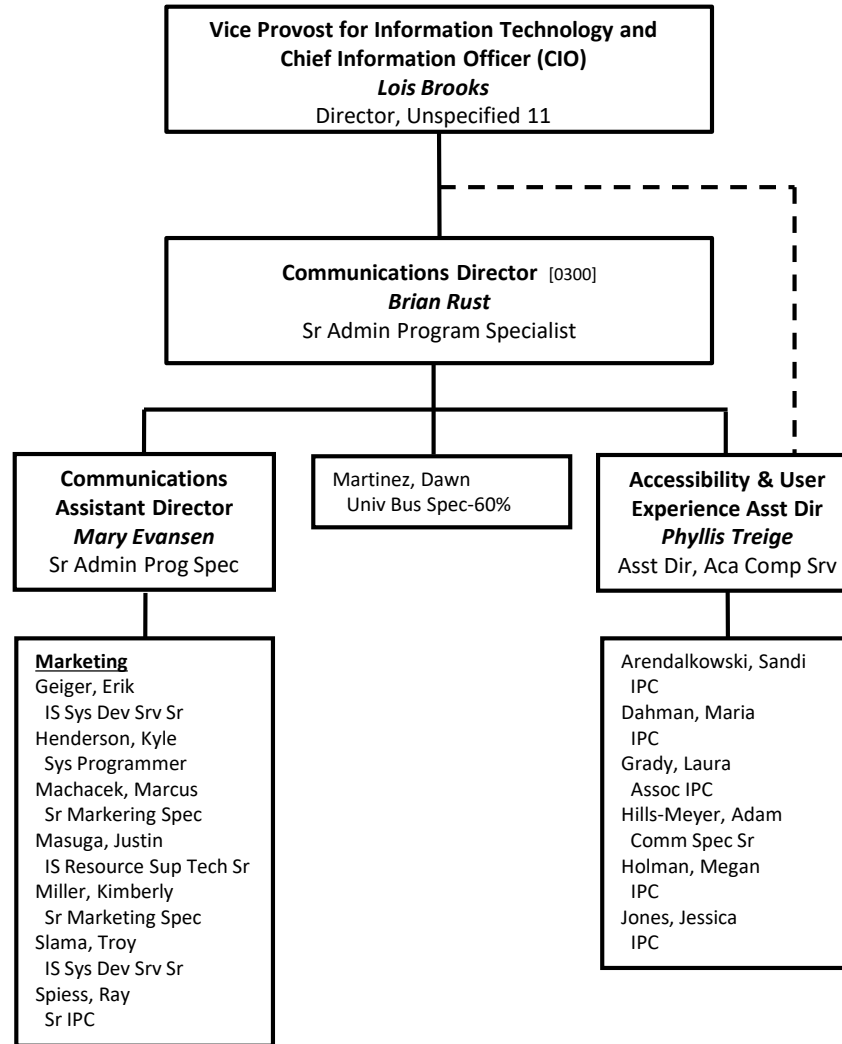

**CIO [0300]**

**Vice Provost for Information Technology and Chief Information Officer (CIO)**  
*Lois Brooks*  
Director, Unspecified 11

CIO Executive Assistant  
Morgan, Becky  
Prog Asst Adv Conf Students

CIO: Chief Information Officer  
PMO: Project Management Office

**Communications [3940]**

**Financial Services [1000] &  
 Human Resources [0350]**

**Network Services [9100]**

**Office of CyberSecurity [0370]**

**Systems Engineering and Operations [4000]**  
**1 of 2**

Apps & Sys: Applications & Systems  
 DRMT: Data Resource Management Technology  
 SNCC: System & Network Control Center

**Systems Engineering and Operations [4000]**  
**2 of 2**