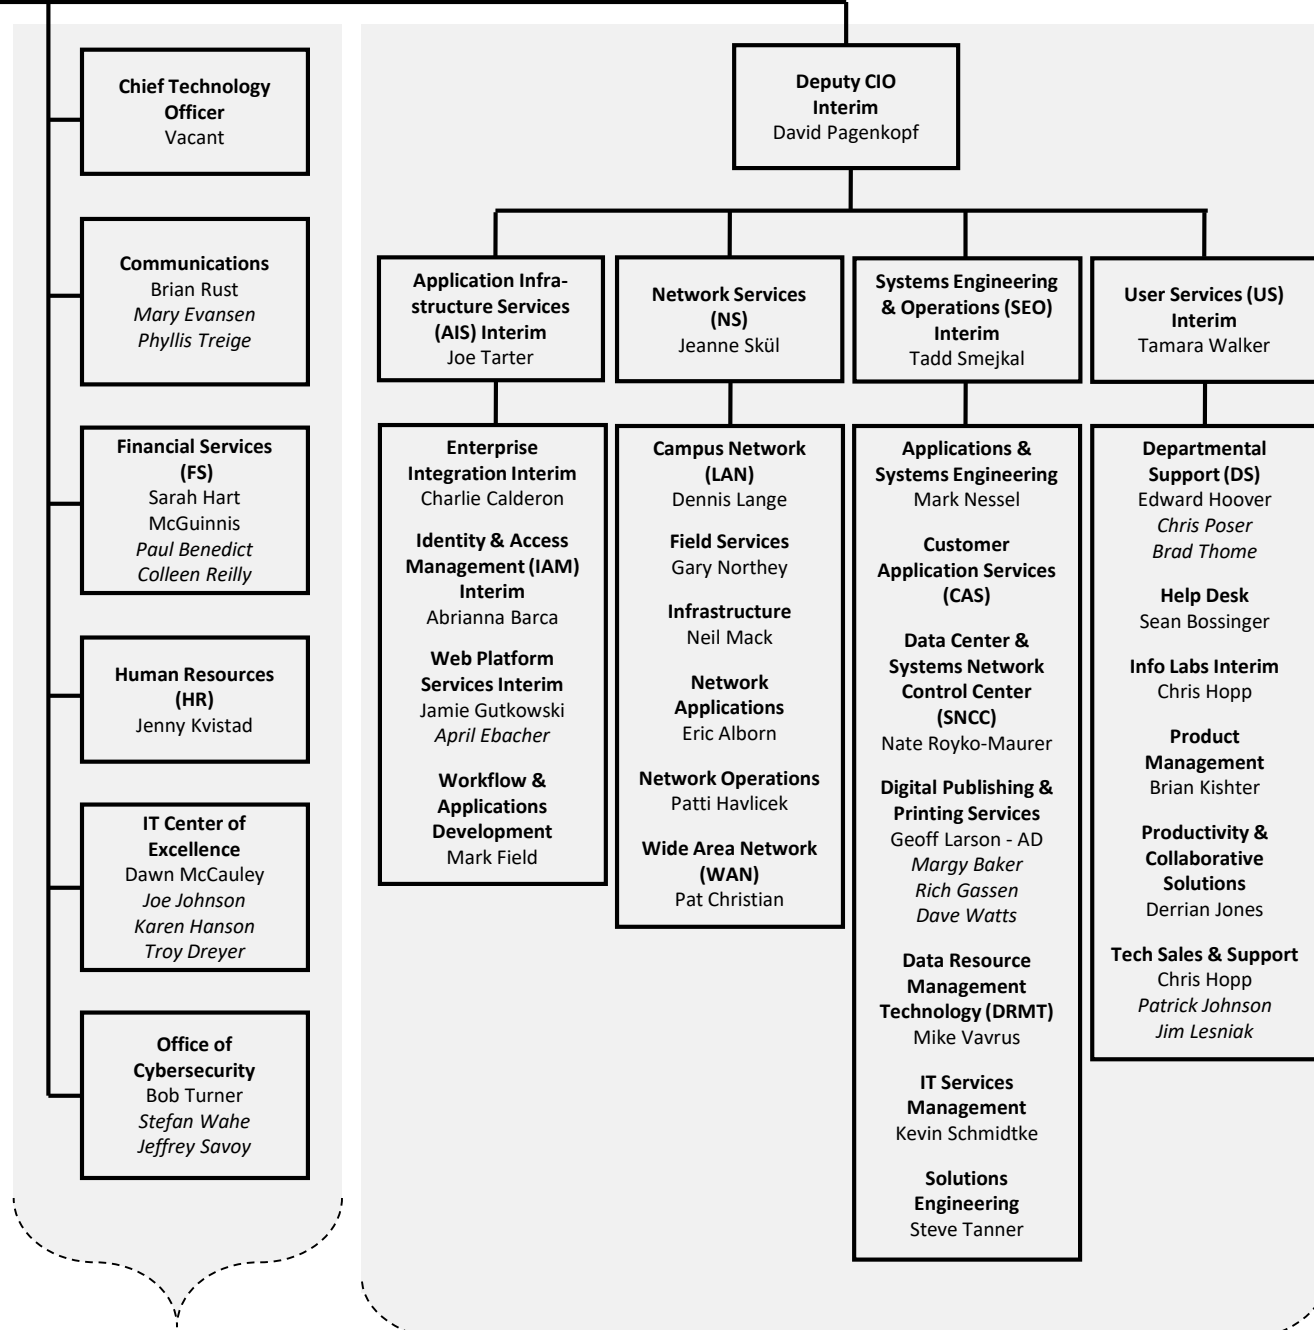

**Organizational Overview**

**Provost & Vice Chancellor for Academic Affairs**  
 Sarah Mangelsdorf

**Vice Chancellor for Finance & Administration**  
 Laurent Heller

**Vice Provost for Information Technology and Chief Information Officer (CIO)**  
 Lois Brooks

**CIO Executive Assistant**  
 Becky Morgan

**University Mission**

**Strategic Operations**

**Core Operations**

**Management Team**

**Academic Technology [0500]**

ITA: Information Technology Academy  
 LETS: Learner Experience Training & Support  
 LTDE: Learning Technology & Distance Education  
 MUMAA: My UW-Madison Academic Applications  
 SLTC: Strategic Learning Technology Consultation  
 STS: Software Training for Students  
 TRAD: Teaching & Research Application Development