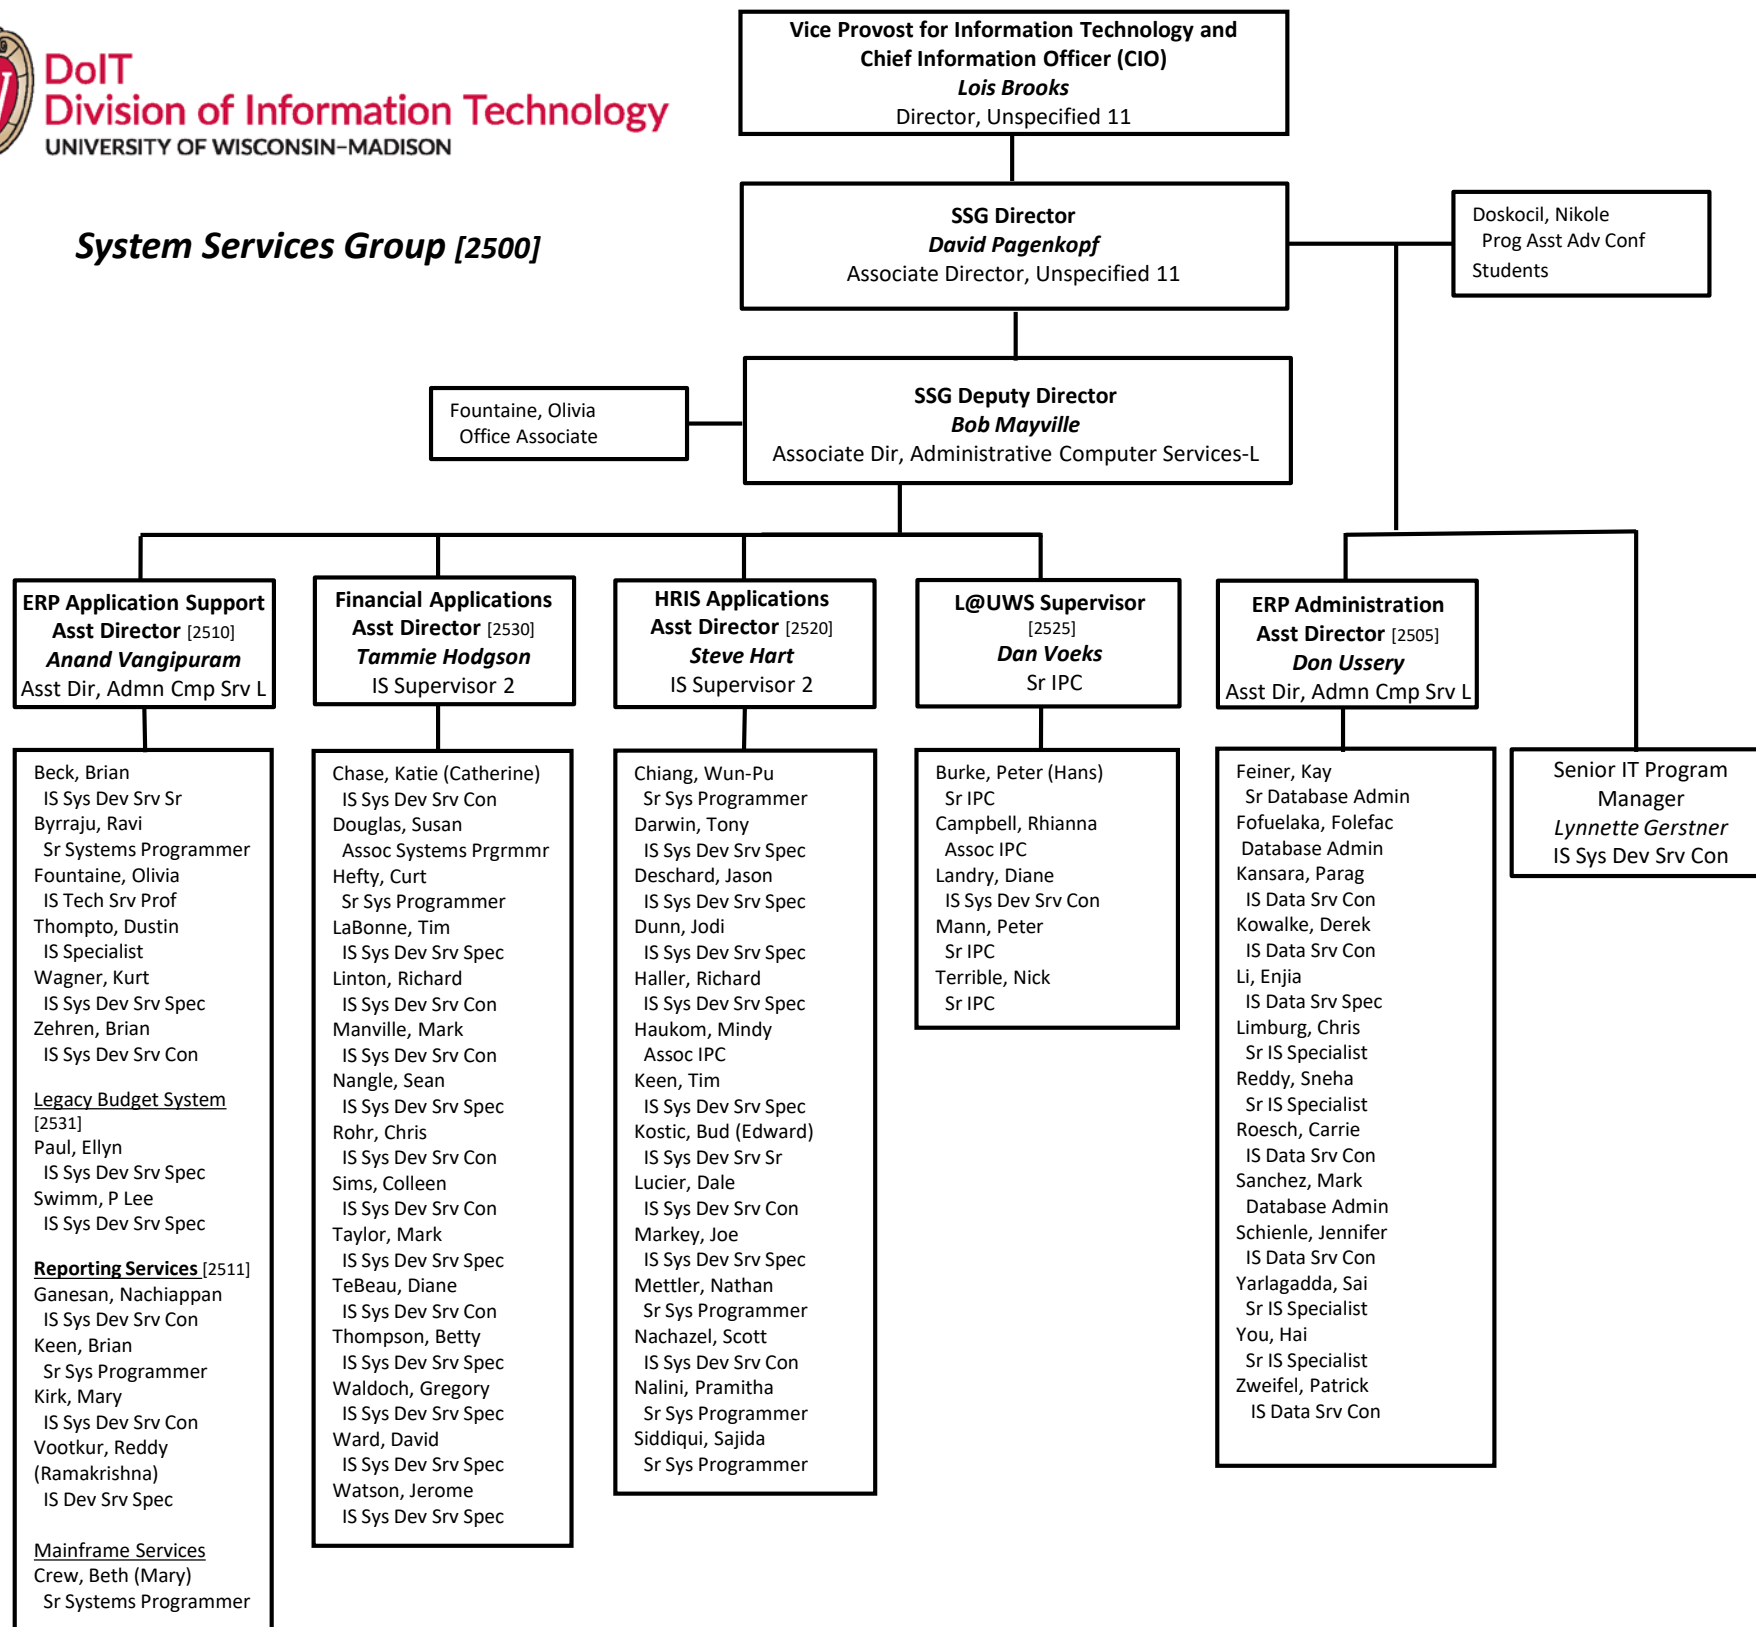

**Systems Engineering and Operations [4000]**  
**1 of 2**

Apps & Sys: Applications & Systems  
 DRMT: Data Resource Management Technology  
 SNCC: System & Network Control Center

**Systems Engineering and Operations [4000]**  
**2 of 2**

**System Services Group [2500]**

**User Services [5000]**