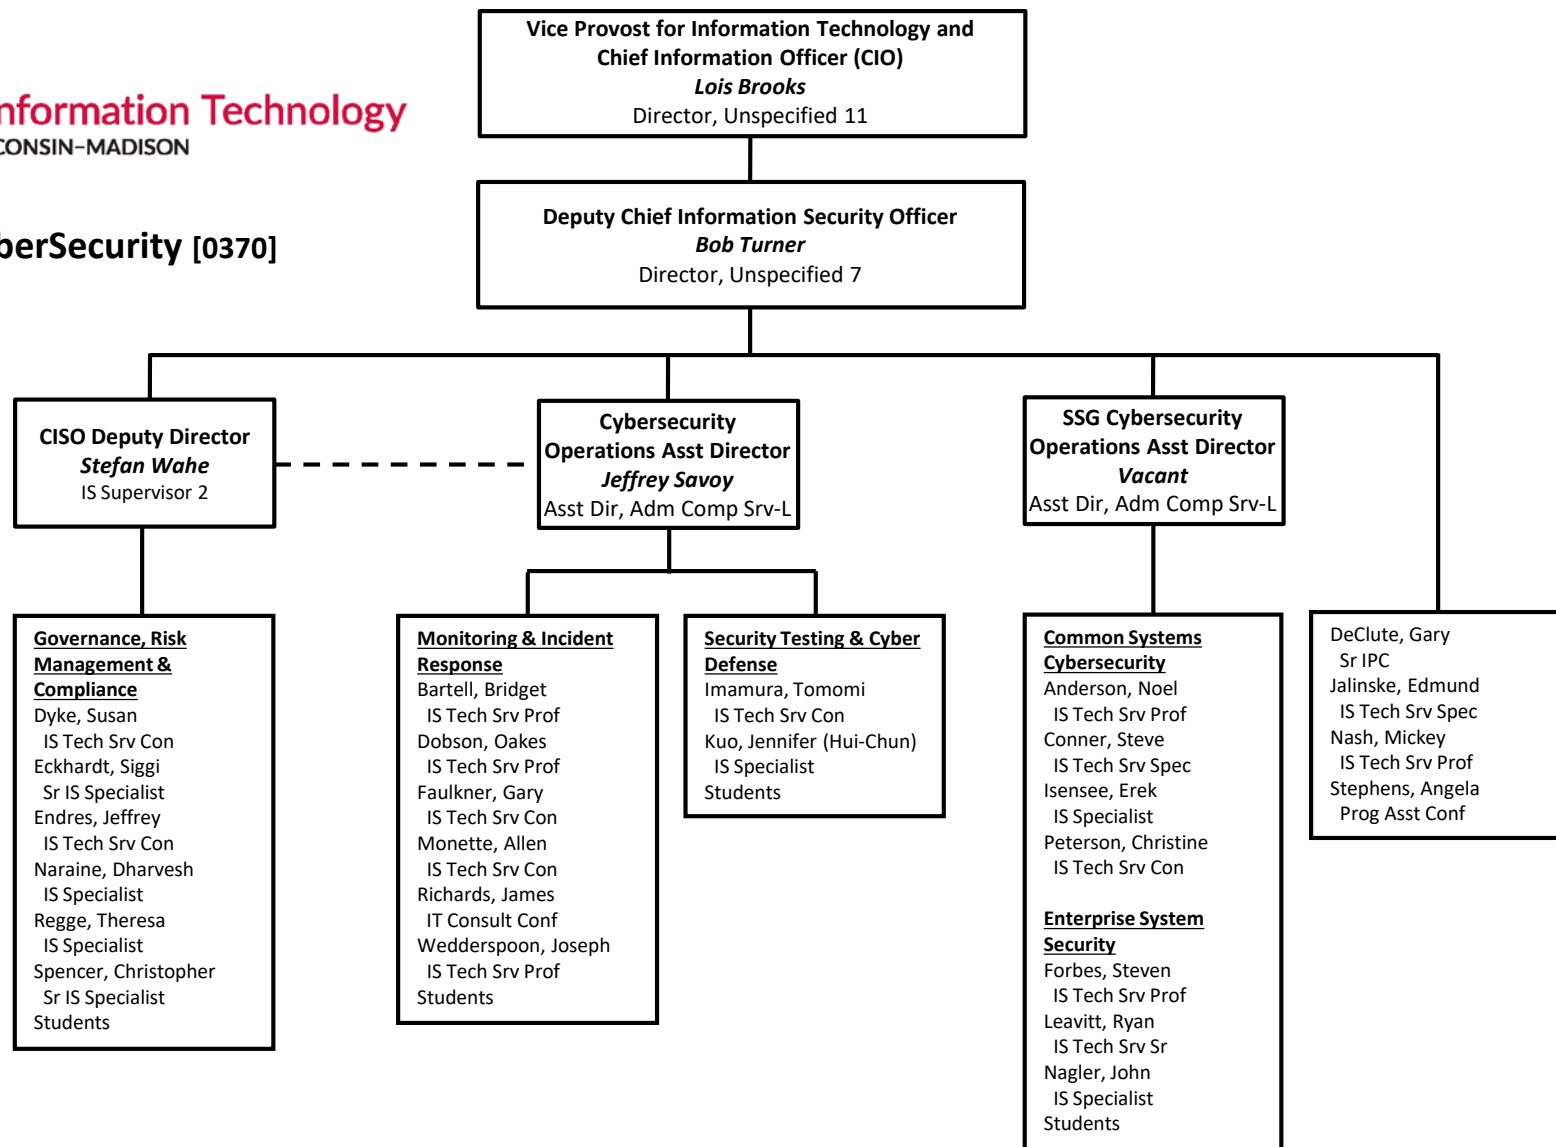

**Organizational Overview**

**Provost & Vice Chancellor for Academic Affairs**  
 Sarah Mangelsdorf

**Vice Chancellor for Finance & Administration**  
 Laurent Heller

**Vice Provost for Information Technology and Chief Information Officer (CIO)**  
 Lois Brooks

CIO: Chief Information Officer  
PMO: Project Management Office

**Communications [3940]**

**Financial Services [1000] &  
 Human Resources [0350]**

**Network Services [9100]**

**Office of CyberSecurity [0370]**

**Systems Engineering and Operations [4000]**  
**1 of 2**

Apps & Sys: Applications & Systems  
 DRMT: Data Resource Management Technology  
 SNCC: System & Network Control Center

**Systems Engineering and Operations [4000]**  
**2 of 2**