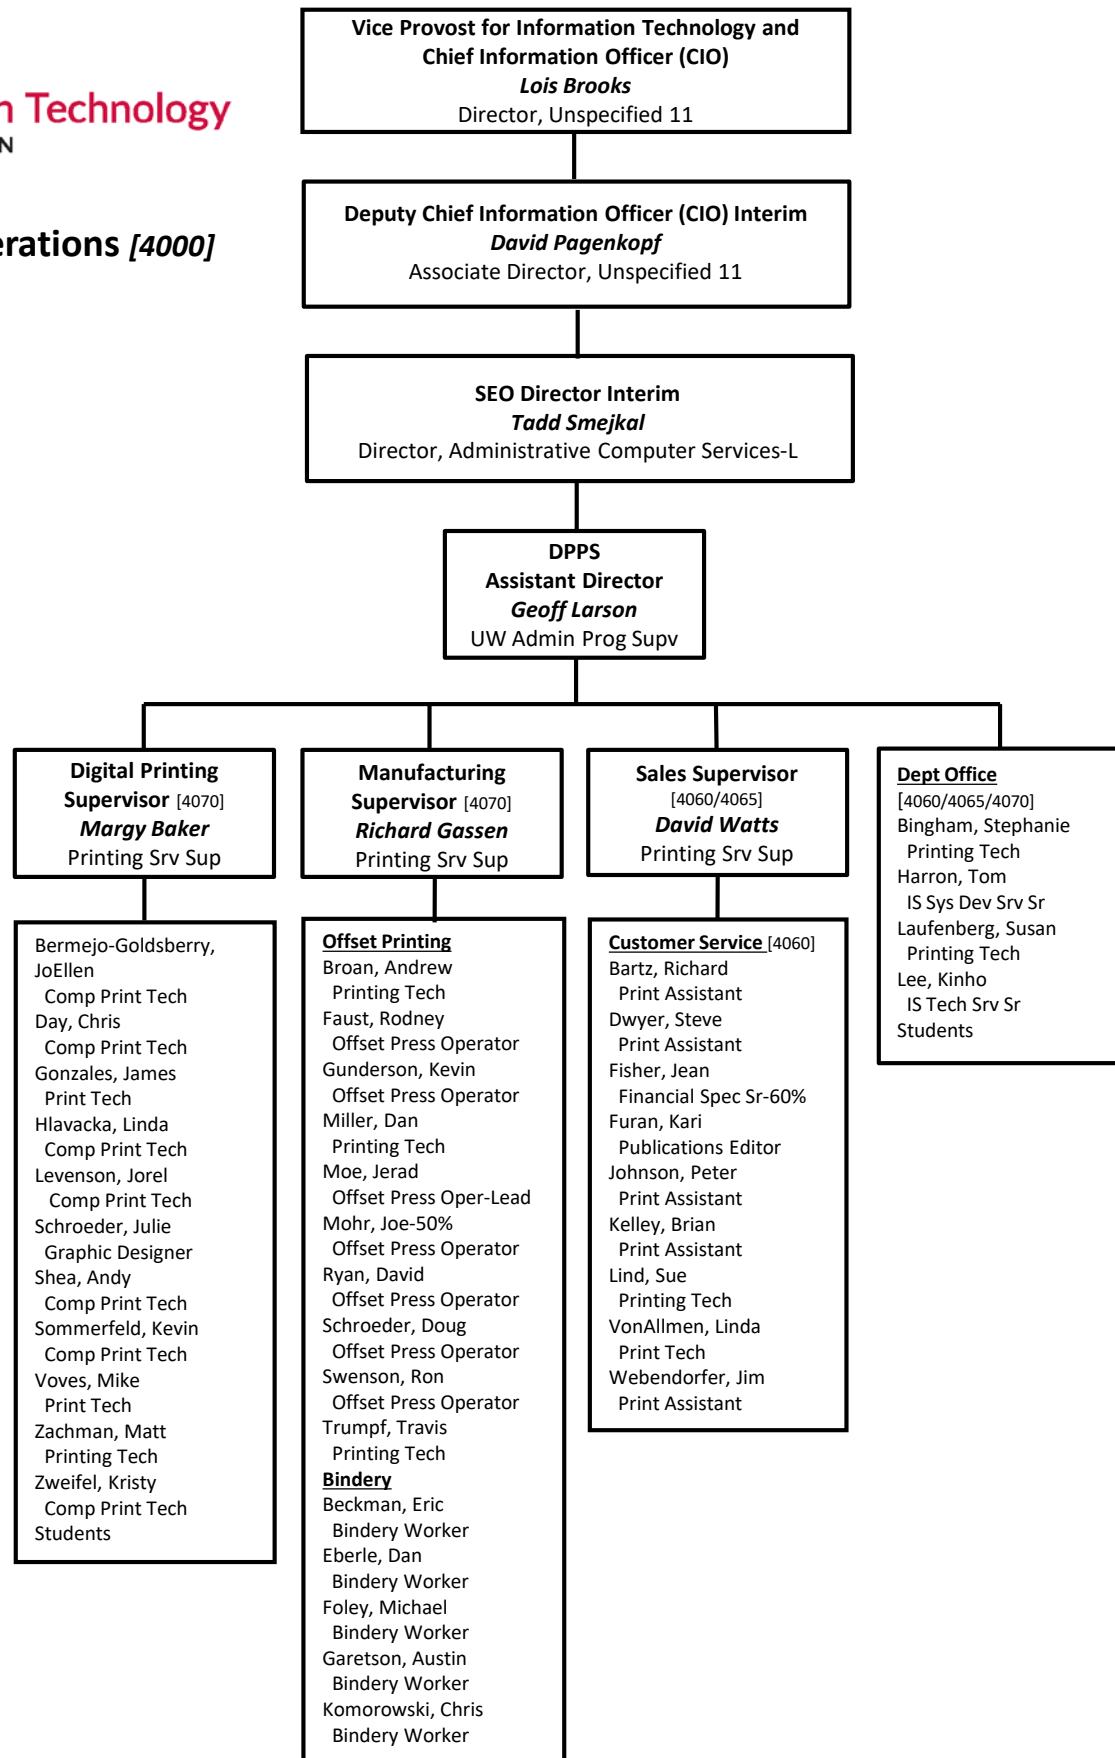

**Systems Engineering and Operations [4000]**  
**1 of 2**

Apps & Sys: Applications & Systems  
 DRMT: Data Resource Management Technology  
 SNCC: System & Network Control Center

**Systems Engineering and Operations [4000]**  
**2 of 2**