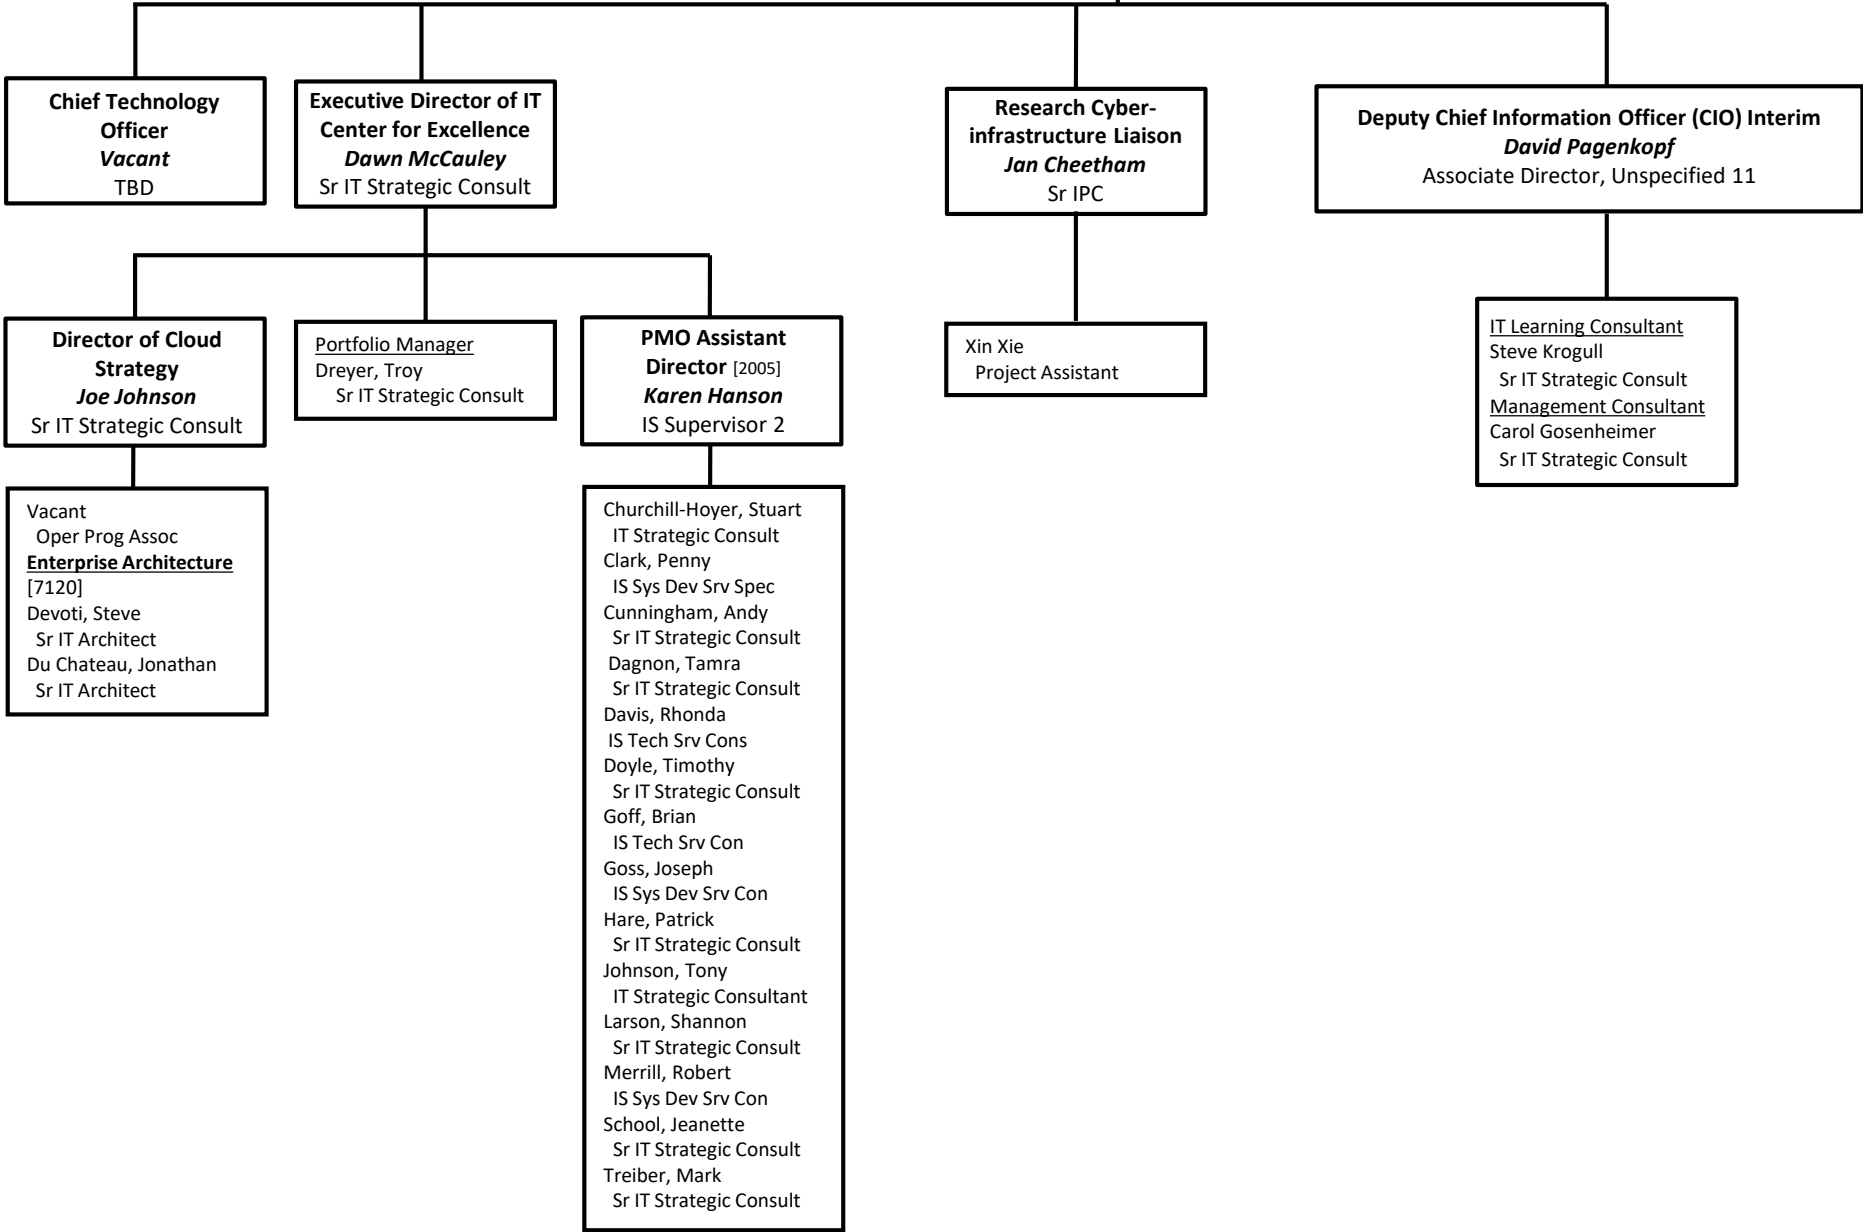

Provost & Vice Chancellor for Academic Affairs
Sarah Mangelsdorf
Vice Chancellor

Vice Chancellor for Finance & Administration
Laurent Heller
Vice Chancellor

CIO [0300]

Vice Provost for Information Technology and Chief Information Officer (CIO)
Lois Brooks
Director, Unspecified 11

CIO Executive Assistant
Morgan, Becky
Prog Asst Adv Conf Students

CIO: Chief Information Officer
PMO: Project Management Office