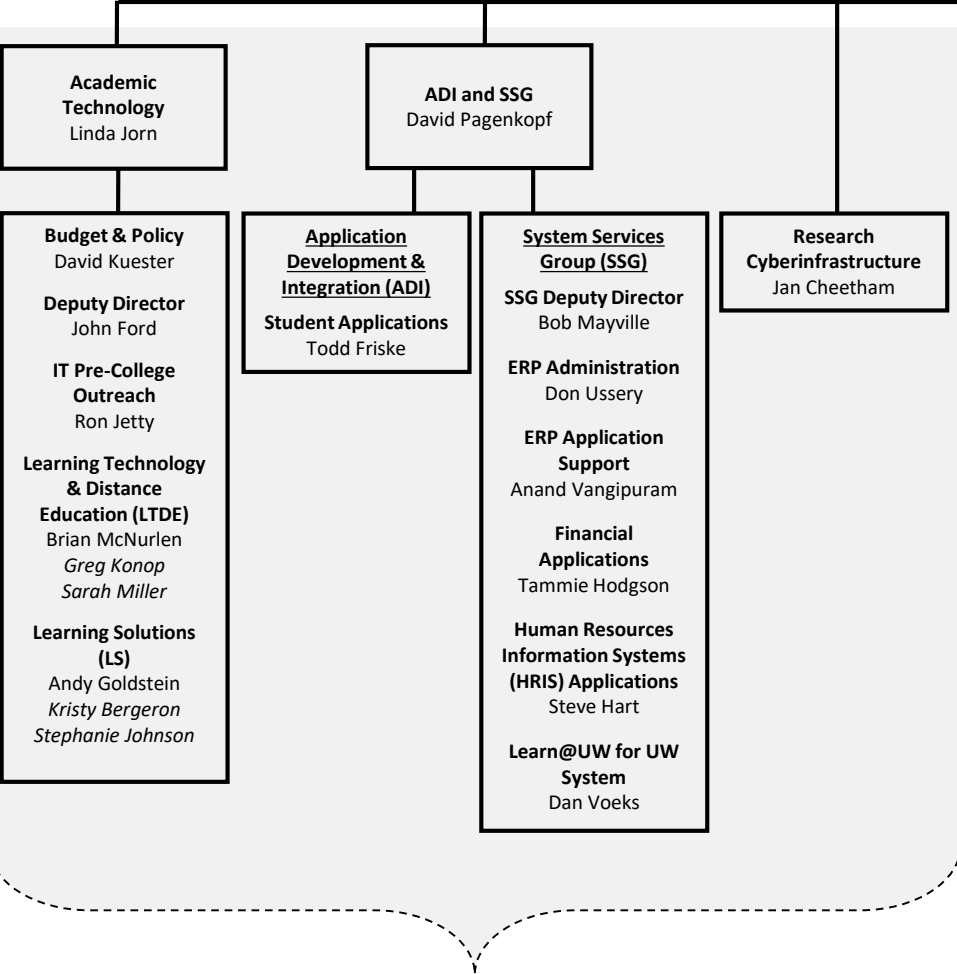

**Organizational Overview**

**Provost & Vice Chancellor for Academic Affairs**  
 Sarah Mangelsdorf

**Vice Chancellor for Finance & Administration**  
 Laurent Heller

**Vice Provost for Information Technology and Chief Information Officer (CIO)**  
 Lois Brooks

**CIO Executive Assistant**  
 Becky Morgan

**University Mission**

**Strategic Operations**

**Core Operations**

**Management Team**

**Academic Technology [0500]**

ITA: Information Technology Academy  
 LETS: Learner Experience Training & Support  
 LTDE: Learning Technology & Distance Education  
 MUMAA: My UW-Madison Academic Applications  
 SLTC: Strategic Learning Technology Consultation  
 STS: Software Training for Students  
 TRAD: Teaching & Research Application Development

***Application Development & Integration [2000]***

**Application Infrastructure Services [7100 & 2000]**

**Provost & Vice Chancellor for Academic Affairs**  
Sarah Mangelsdorf  
Vice Chancellor

**Vice Chancellor for Finance & Administration**  
Laurent Heller  
Vice Chancellor

**Systems Engineering and Operations [4000]**  
**1 of 2**

Apps & Sys: Applications & Systems  
 DRMT: Data Resource Management Technology  
 SNCC: System & Network Control Center

**Systems Engineering and Operations [4000]**  
**2 of 2**