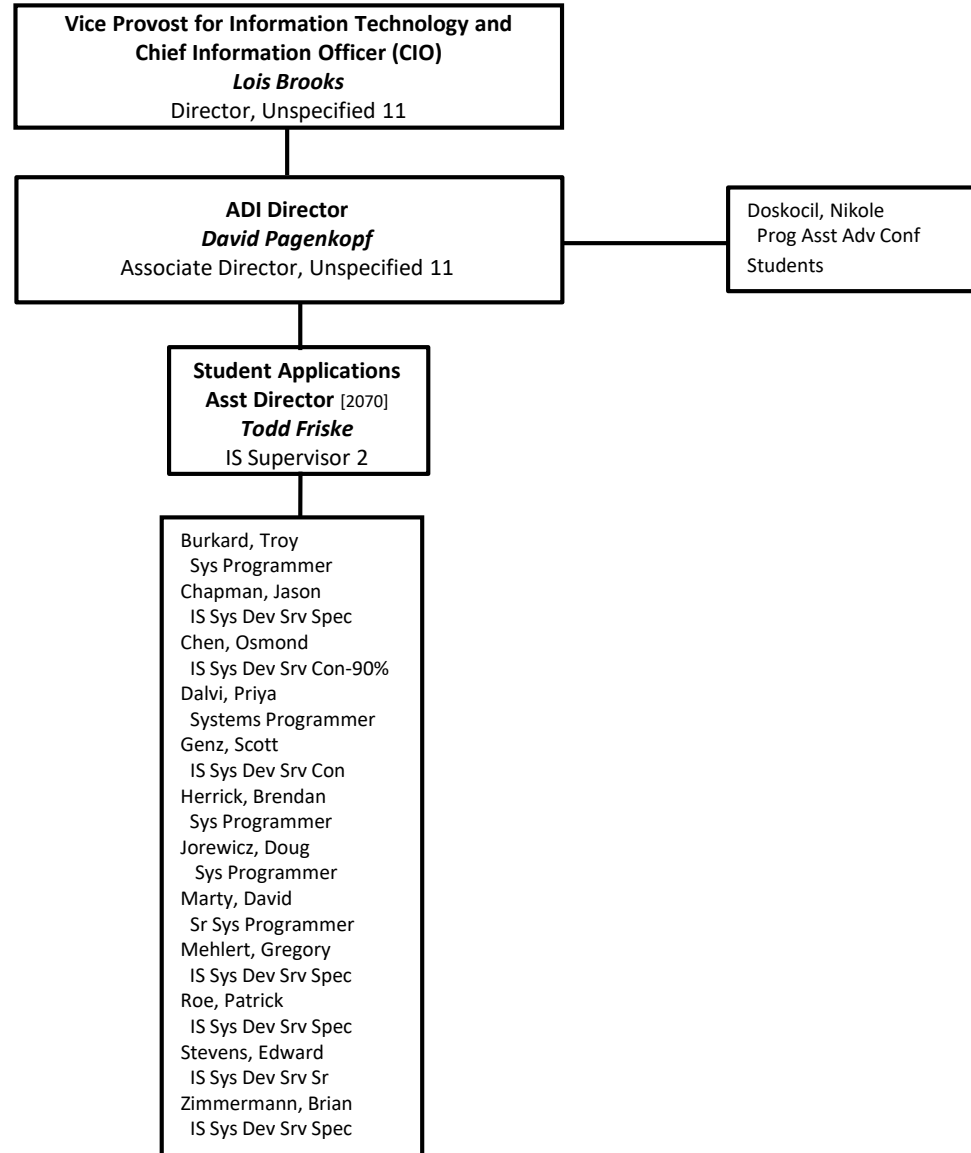

Application Development & Integration [2000]